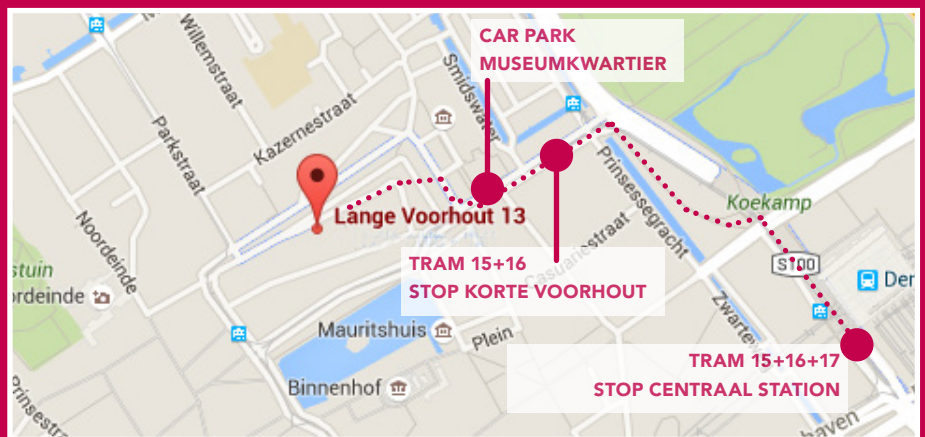

* TRAM 17 CONTINUES AS TRAM 15 AFTER TRAM STOP CENTRAAL STATION

If you travel by car, you can park your car at [car park Museumkwartier](#) (parkeergarage Museumkwartier), which is situated at a walking distance from the CAOP. The Paid Parking In The Hague City Centre is open on Monday to Saturday from 9 a.m. to midnight. Sunday from 1 p.m. to midnight. NB: unfortunately, parking is not possible at Lange Voorhout.

From Rotterdam and Utrecht

Take the A12 motorway and drive via Prins Clausplein towards CentrumRing. At the end, turn left into Zuid-Hollandlaan and then left into Koningskade. Then turn right into Korte Voorhout. The entrance to the underground car park Museumkwartier is located at Korte Voorhout 2P.

From Amsterdam

Take the A44 motorway towards The Hague. At the end, turn left into Koningskade. Then turn right into Korte Voorhout. The entrance to the underground car park Museumkwartier is located at Korte Voorhout 2P.

Walking route from the car park (4 min.)

Go to exit Uitgang Lange Voorhout and follow the dotted red line as shown on the map above. The CAOP offices are located at Lange Voorhout 13.

Paid parking in The Hague City Centre

Monday to Saturday from 9 a.m. to midnight. Sunday from 1 p.m. to midnight. NB: unfortunately, parking is not possible at Lange Voorhout.

By public transport from Centraal Station

Get on tram 15* to Nootdorp or tram 16 to Statenkwartier. Get off at the next tram stop Korte Voorhout.

By public transport from Hollands Spoor Station

Get on tram 16 to Statenkwartier or tram 17* to Centraal Station. Get off at tram stop Korte Voorhout (tram 16 and tram 17*).

Walking route from the tram stop

Follow the dotted red line. The CAOP offices are located at Lange Voorhout 13.

Walking route from Central Station

Follow the dotted red line. The CAOP offices are located at Lange Voorhout 13.

CAOP

Lange Voorhout 13 P.O. box 556
2514 EA The Hague 2501 CN The Hague

T +3170 376 57 65

www.caop.nl
info@caop.nl

CAOP

Familiar with labour issues