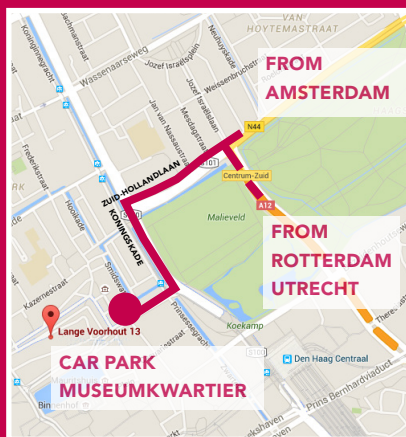

* TRAM 17 CONTINUES AS TRAM 15 AFTER TRAM STOP CENTRAAL STATION

If you travel by car, you can park your car at [car park Museumkwartier](#) (parkeergarage Museumkwartier), which is situated at a walking distance from the CAOP. The Paid Parking In The Hague City Centre is open on Monday to Saturday from 9 a.m. to midnight. Sunday from 1 p.m. to midnight. NB: unfortunately, parking is not possible at Lange Voorhout.

From Rotterdam and Utrecht

Take the A12 motorway and drive via Prins Clausplein towards CentrumRing. At the end, turn left into Zuid-Hollandlaan and then left into Koningskade. Then turn right into Korte Voorhout. The entrance to the underground car park Museumkwartier is located at Korte Voorhout 2P.

From Amsterdam

Take the A44 motorway towards The Hague. At the end, turn left into Koningskade. Then turn right into Korte Voorhout. The entrance to the underground car park Museumkwartier is located at Korte Voorhout 2P.

Walking route from the car park (4 min.)

Go to exit Uitgang Lange Voorhout and follow the dotted red line as shown on the map above. The CAOP offices are located at Lange Voorhout 13.

Paid parking in The Hague City Centre

Monday to Saturday from 9 a.m. to midnight. Sunday from 1 p.m. to midnight. NB: unfortunately, parking is not possible at Lange Voorhout.

By public transport from Centraal Station

Get on tram 15* to Nootdorp or tram 16 to Statenkwartier. Get off at the next tram stop Korte Voorhout.

By public transport from Hollands Spoor Station

Get on tram 16 to Statenkwartier or tram 17* to Centraal Station. Get off at tram stop Korte Voorhout (tram 16 and tram 17*).

Walking route from the tram stop

Follow the dotted red line. The CAOP offices are located at Lange Voorhout 13.

Walking route from Central Station

Follow the dotted red line. The CAOP offices are located at Lange Voorhout 13.

CAOP

Lange Voorhout 13 P.O. box 556
2514 EA The Hague 2501 CN The Hague

T +3170 376 57 65

www.caop.nl
info@caop.nl

CAOP

Familiar with labour issues